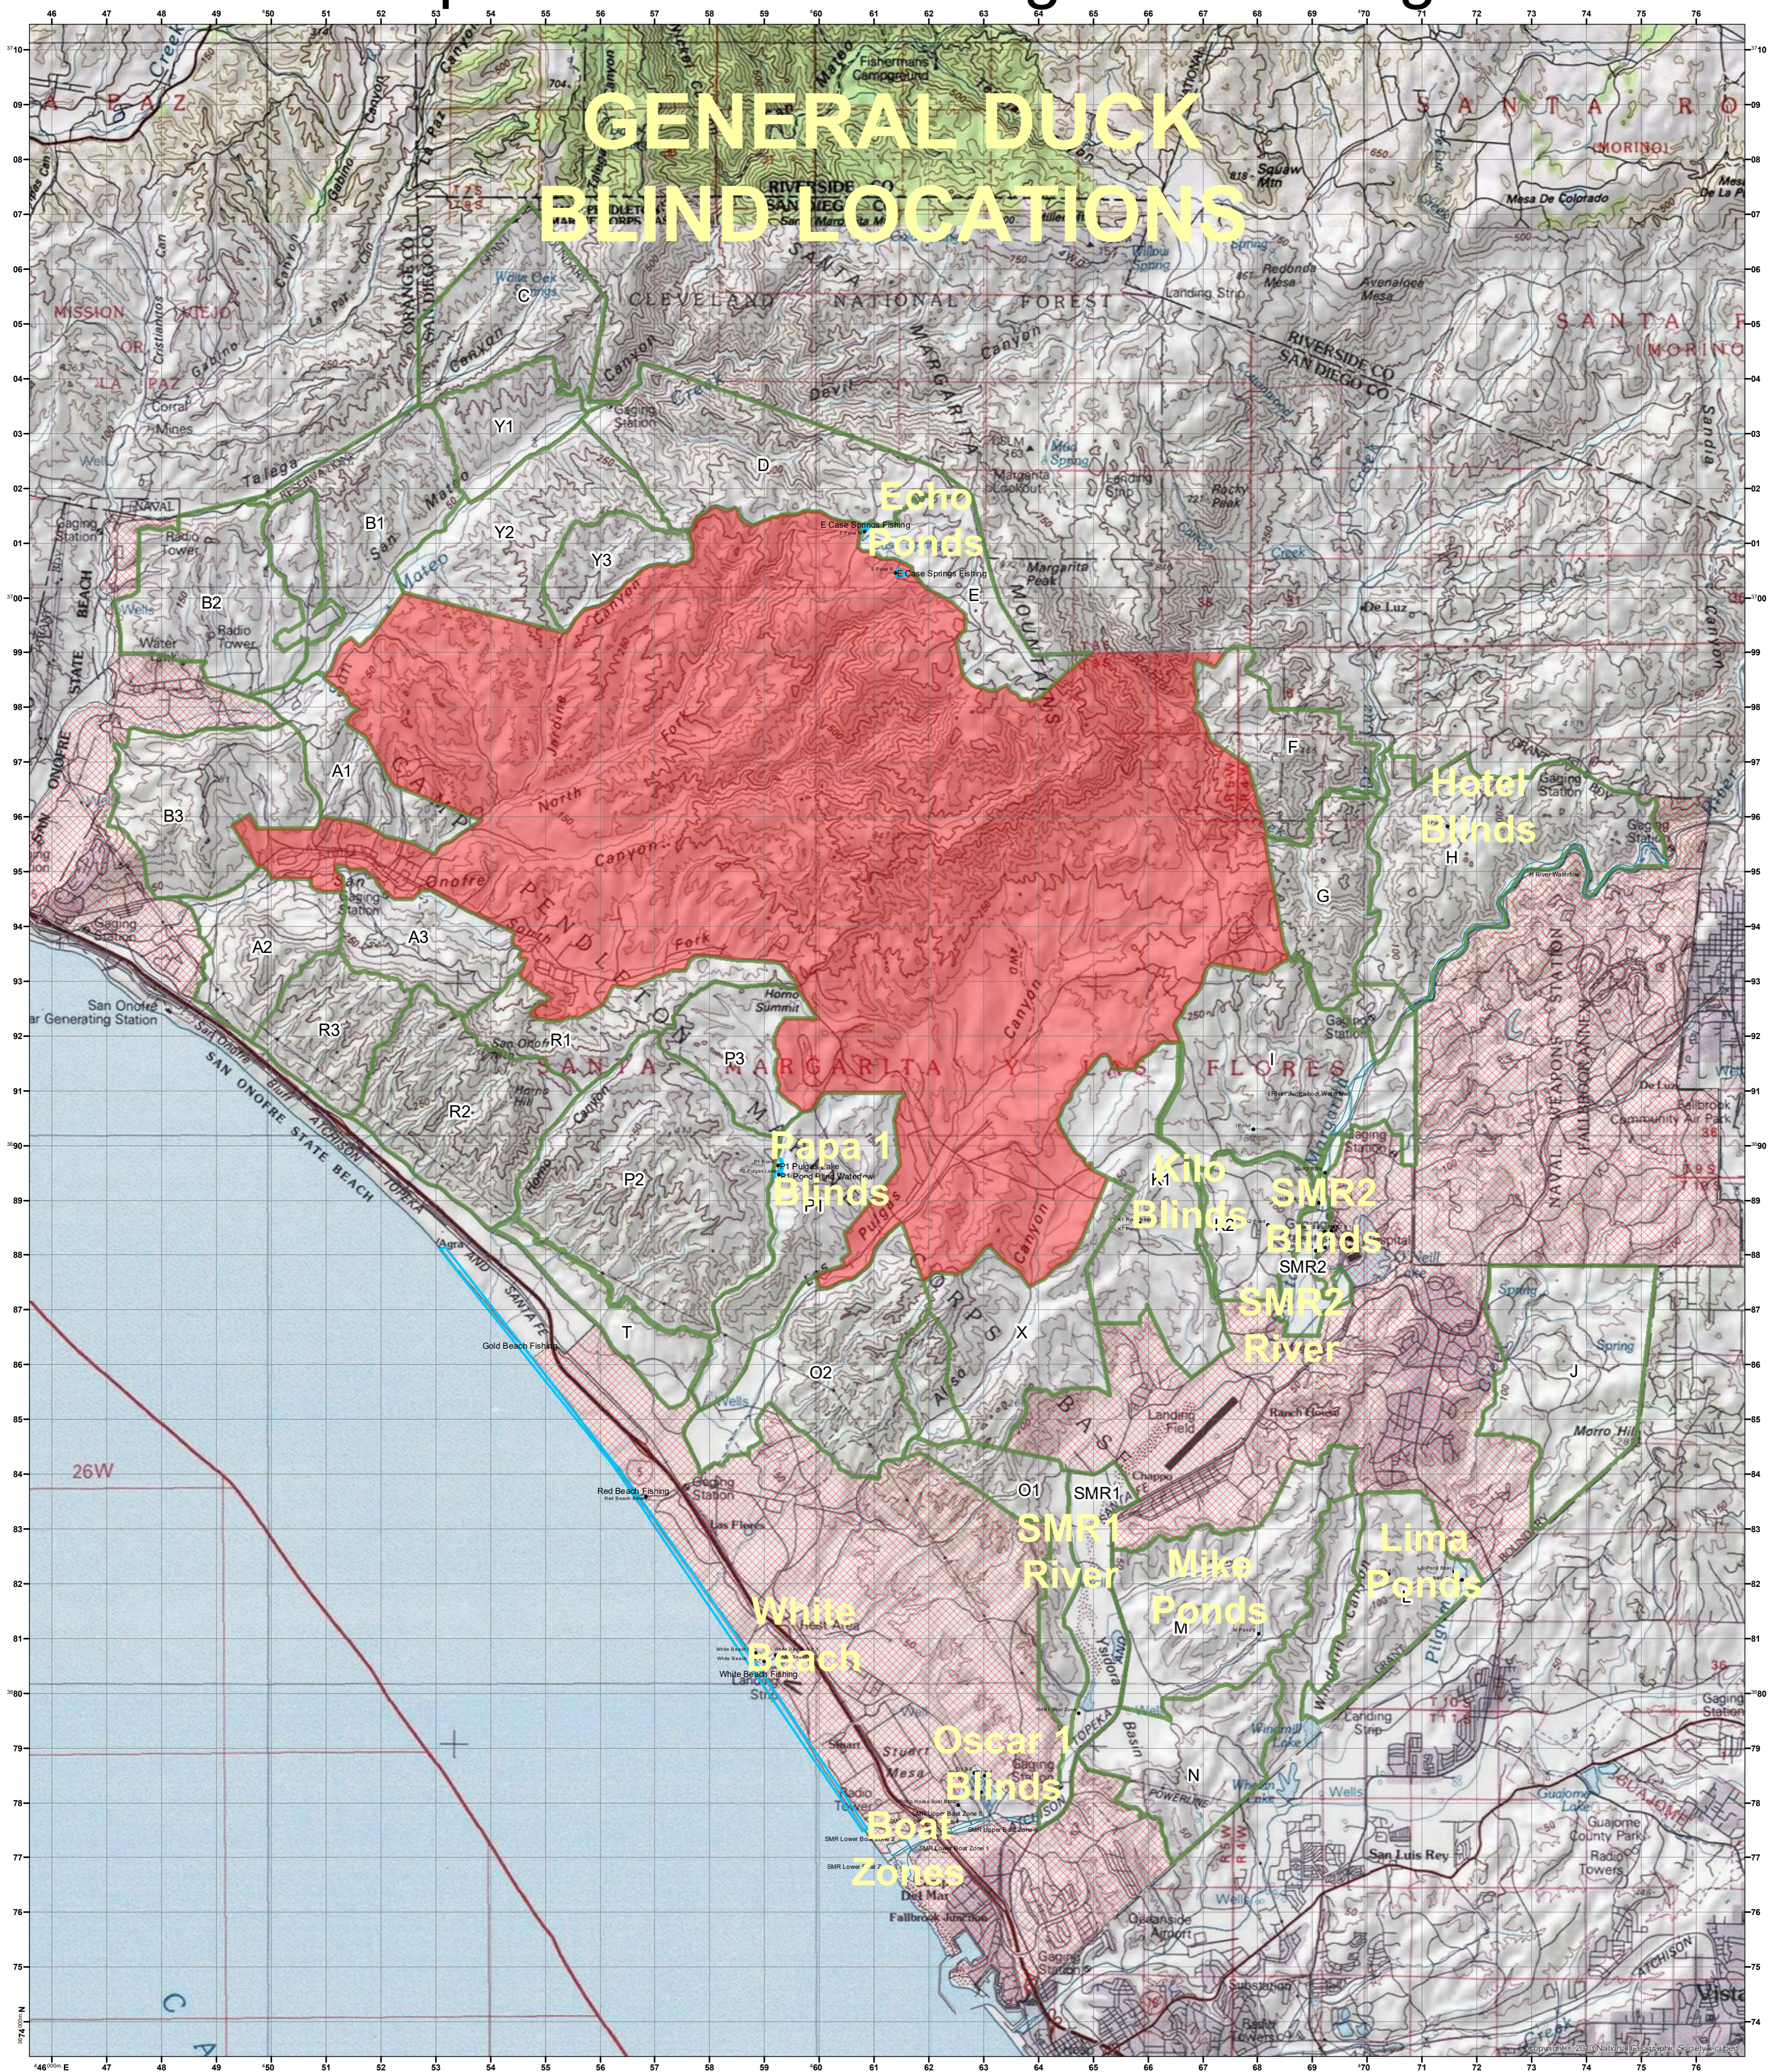

Camp Pendleton Hunting and Fishing

GENERAL DUCK BLIND LOCATIONS

- Features**
- Waterfowl Blinds
- Areas**
- Hunting Areas
 - Fishing Areas
 - Waterfowl Areas
 - Off Limits
 - Cantonment
 - Installation Boundary

Coordinate System: NAD 1983 UTM Zone 11 North

Projection: Transverse Mercator

Created: November 2020

For Recreation Use