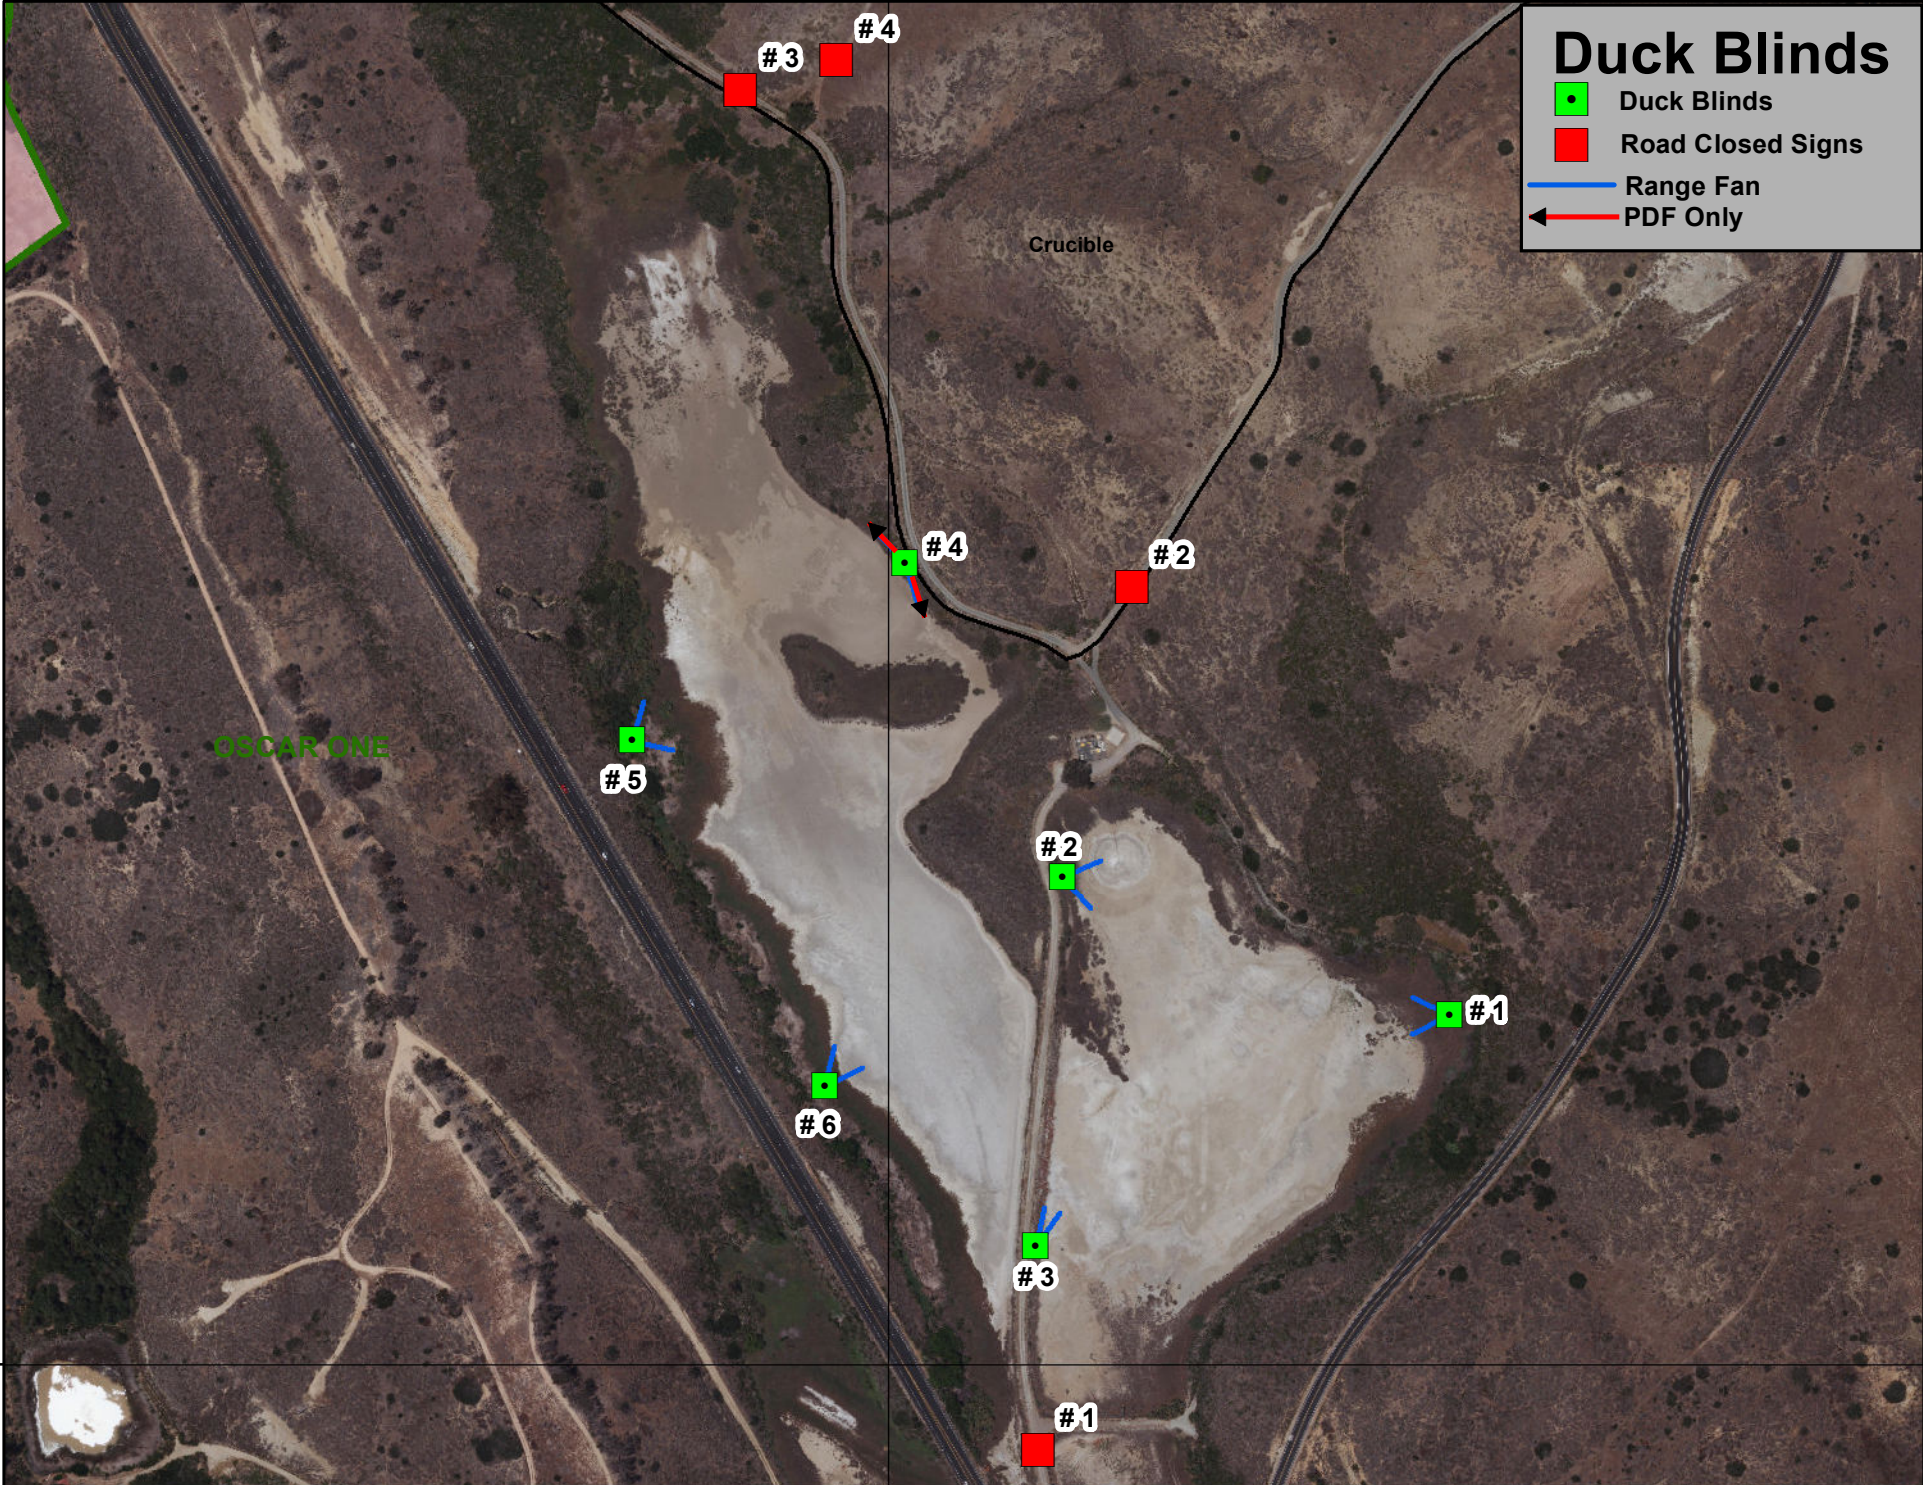

RANGE SPECIAL INSTRUCTIONS

Date Revised – 30 July, 2020

HUNTERS MUST CHECK IN AND OUT WITH GAME WARDEN

ALL BLINDS MUST HAVE A COPY OF SPECIAL INSTRUCTIONS ON HAND

Range: TA-OSCAR 1 Duck Blinds	Location: 63089 77949	Allowable Munitions	Vehicles:
Elevation: 010' AMSL	Impact Area: NA	Shotgun – 7 1/2, 8 & 9 Shot	1. POVs are authorized to park along training roads not blocking traffic.
Troop Penetration Blinds Only			
Type: Duck Blinds	Engagement Distance: Min - NA Max – 280 Meters		

THIS IS A GAME WARDEN SUPPORTED RANGE

Range Facilities: Six (6) Duck Blinds, (4) Hunting In Progress Signs

Scheduling/Access

1. **This facility may only be scheduled by Game Warden.**
 - a. Facility may be scheduled when training is scheduled in TA-OSC 1.
 - b. This facility shall only be utilized from sunrise to sunset.
 - c. Game Warden will submit request for this facility in RFMSS.
2. Facility may be scheduled
3. All Hunters **MUST** contact game Warden to check in and check out of facility.
 - a. Game Warden
 - b. MCB Camp Pendleton
 - c. Office 760-725-3360
 - d. <http://www.pendleton.marines.mil/Staff-Agencies/Environmental-Security/Game-Warden/>

Firing Data

Duck Blind	Blind Grid	Lateral Limits		Conflicts	Remarks
		Left	Right		
1	63334 78208	232°mag	285°mag	Blind #2	Signs shall be posted at the following grids:
2	63104 78290	054°mag	127°mag	Blind #1	
3	63087 78070	002°mag	025°mag	Blinds #1 & #2	
4	63010 78477	North PDF 305°mag	South PDF 150°mag	South PDF Blind #2	
5	62847 78371	005°mag	091°mag	Blinds #2 & #4	
6	62962 78165	002°mag	065°mag	Blind #2	

Duck Blinds

- Duck Blinds
- Road Closed Signs
- Range Fan
- ← PDF Only

36 78 000m N

463 000m E

78

63

OSCAR ONE

Crucible