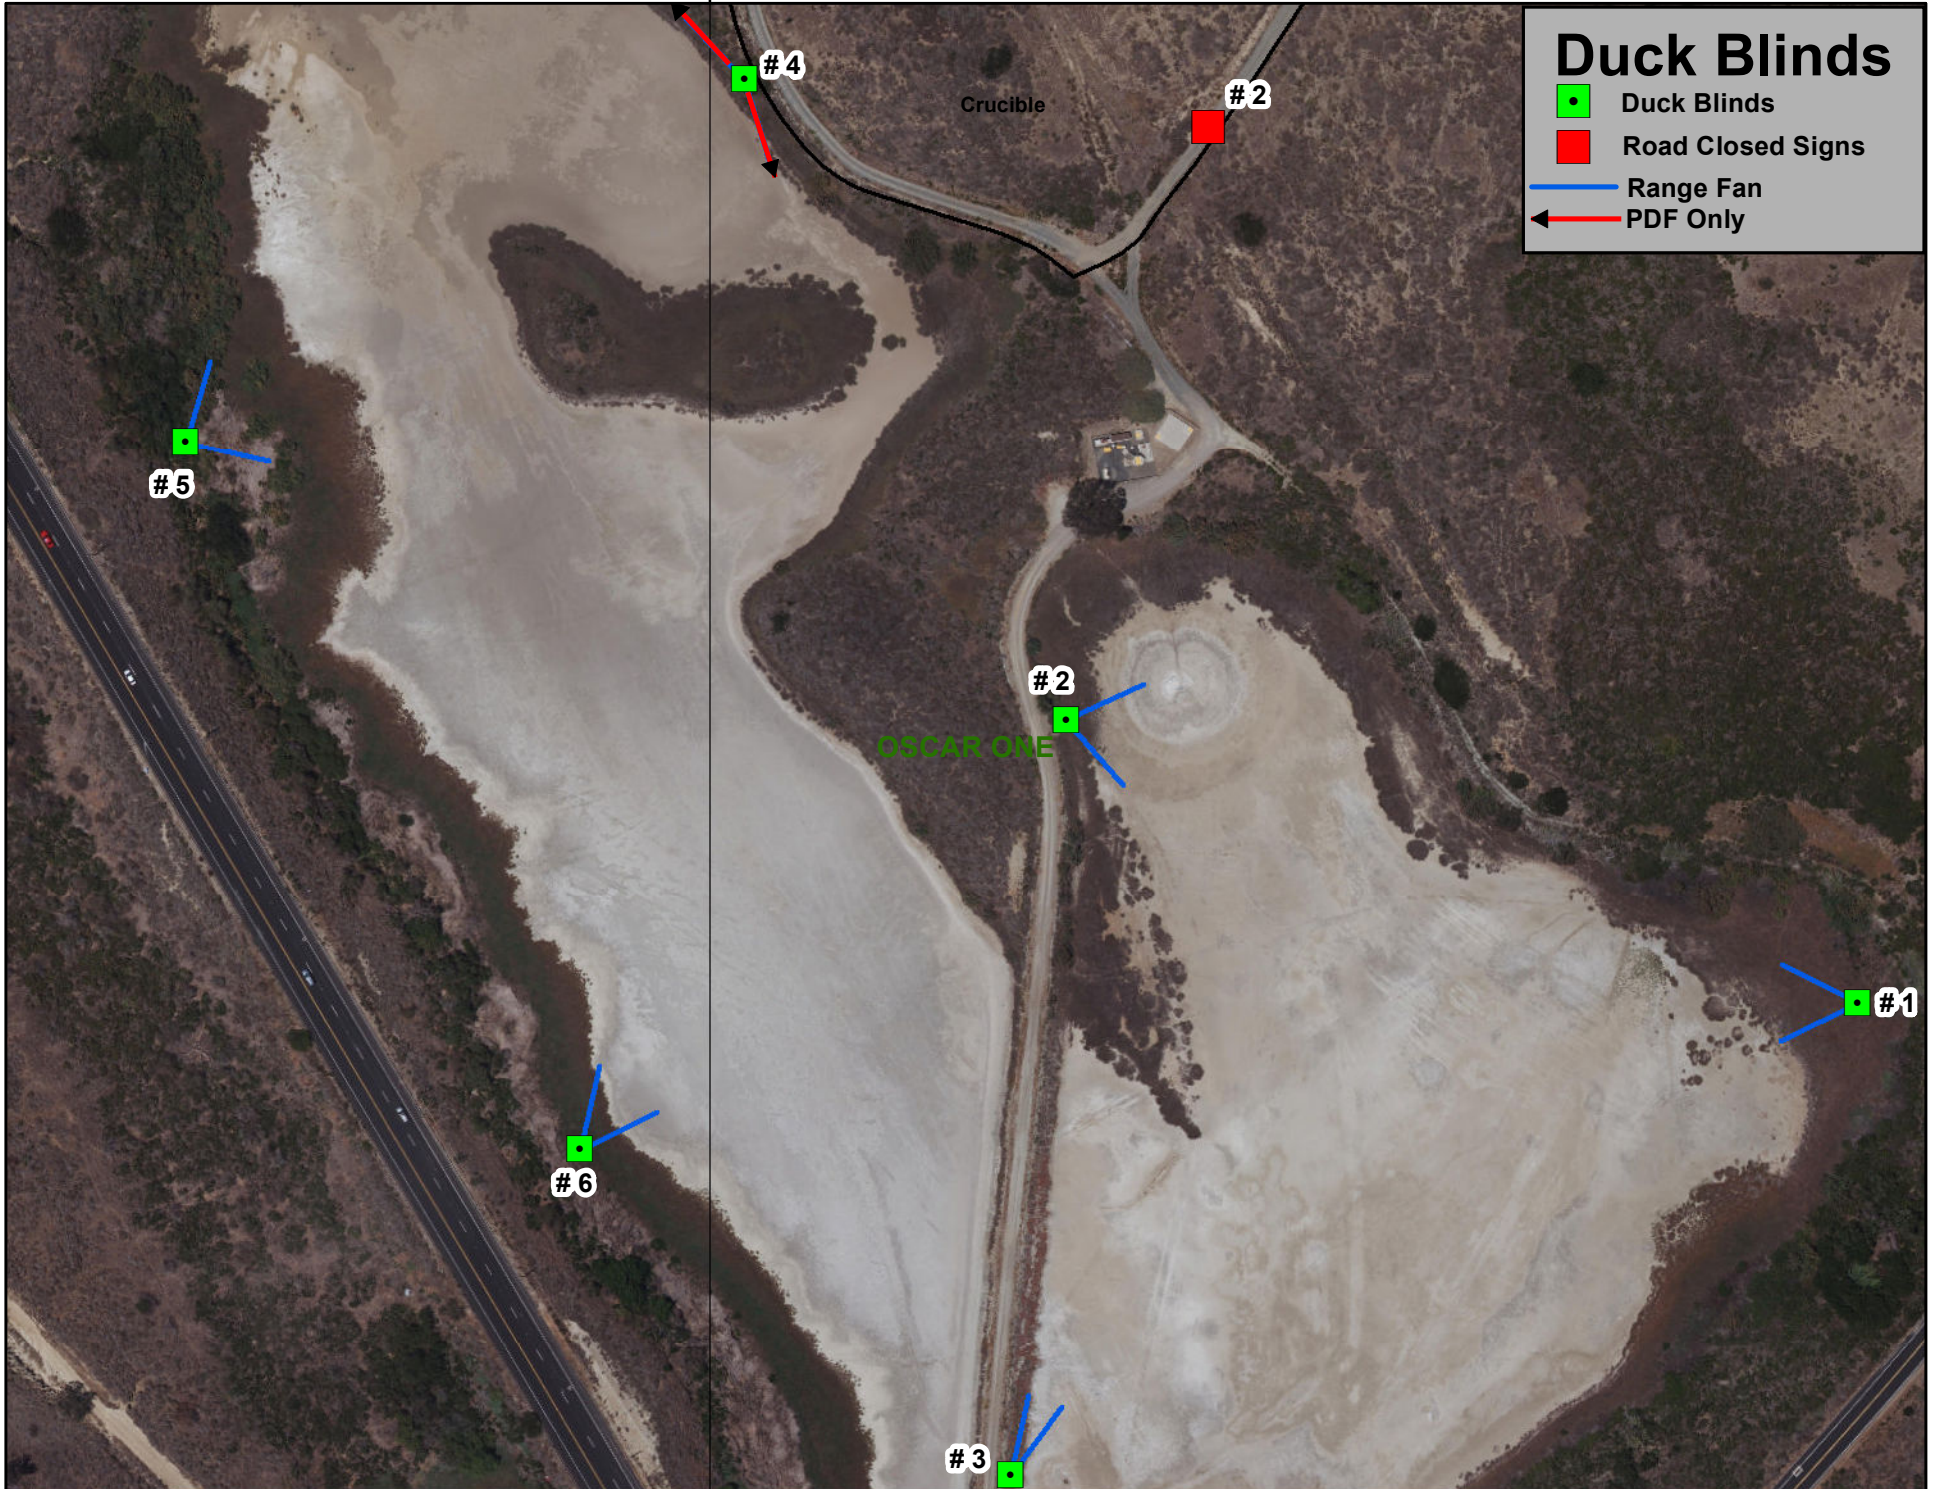

RANGE SPECIAL INSTRUCTIONS

Date Revised – 30 July, 2020

HUNTERS MUST CHECK IN AND OUT WITH GAME WARDEN

ALL BLINDS MUST HAVE A COPY OF SPECIAL INSTRUCTIONS ON HAND

Range: TA-OSCAR 1 Duck Blinds	Location: 63089 77949	Allowable Munitions	Vehicles:
Elevation: 010' AMSL	Impact Area: NA	Shotgun – 7 1/2, 8 & 9 Shot	1. POVs are authorized to park along training roads not blocking traffic.
Troop Penetration Blinds Only			
Type: Duck Blinds	Engagement Distance: Min - NA Max – 280 Meters		

Duck Blinds

- Duck Blinds
- Road Closed Signs
- Range Fan
- ← PDF Only

36 78 000m N

463 000m E

78

63

OSCAR ONE

Crucible

#5

#6

#3

#1

#2

#4

#2

#4

#3

Duck Blinds

-  Duck Blinds
-  Road Closed Signs
-  Range Fan
-  PDF Only

463^{000m}.E